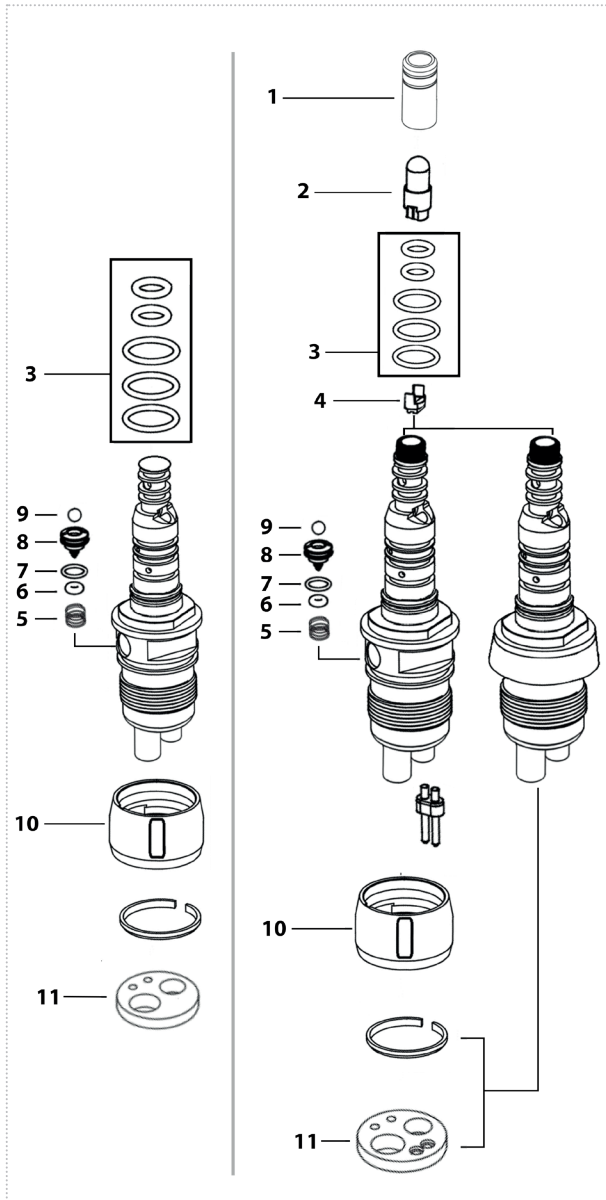

1	2	3	4	5	6	7	8	9	10	11
<b>Bulb protection cap</b>	<b>Bulb</b>	<b>Kit oring Multiflex</b>	<b>Soked</b>	<b>Spring</b>	<b>O-ring valve small</b>	<b>O-ring valve big</b>	<b>Valve</b>	<b>Ball</b>	<b>Flow ring</b>	<b>Gasket</b>
C30LK.0	BIV8000KT (Led) BIV7000 (Halogen)	QC5001K	C30LK.3	AVAILABLE ON REQUEST	OIV163	OIV416K	AVAILABLE ON REQUEST	AVAILABLE ON REQUEST	C31LK.1	GIV1016H