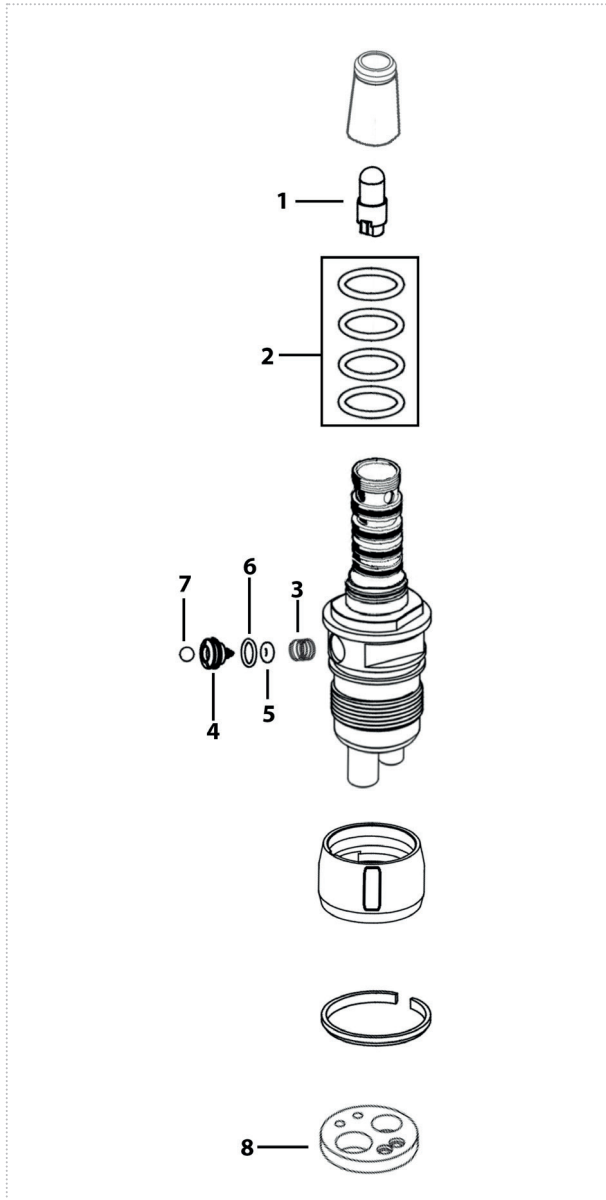

1	2	3	4	5	6	7	8
	Bulb	O-ring attacco	Spring	Valve	O-ring valve small	O-ring valve big	Ball	Gasket
Order code	BIV8000SBT (Led)	OR990S	AVAILABLE ON REQUEST (only for Ivory C30LS)	AVAILABLE ON REQUEST (only for Ivory C30LS)	AVAILABLE ON REQUEST (only for Ivory C30LS)	AVAILABLE ON REQUEST (only for Ivory C30LS)	AVAILABLE ON REQUEST (only for Ivory C30LS)	GIV1016H
	BIV7000SB (Halogen)