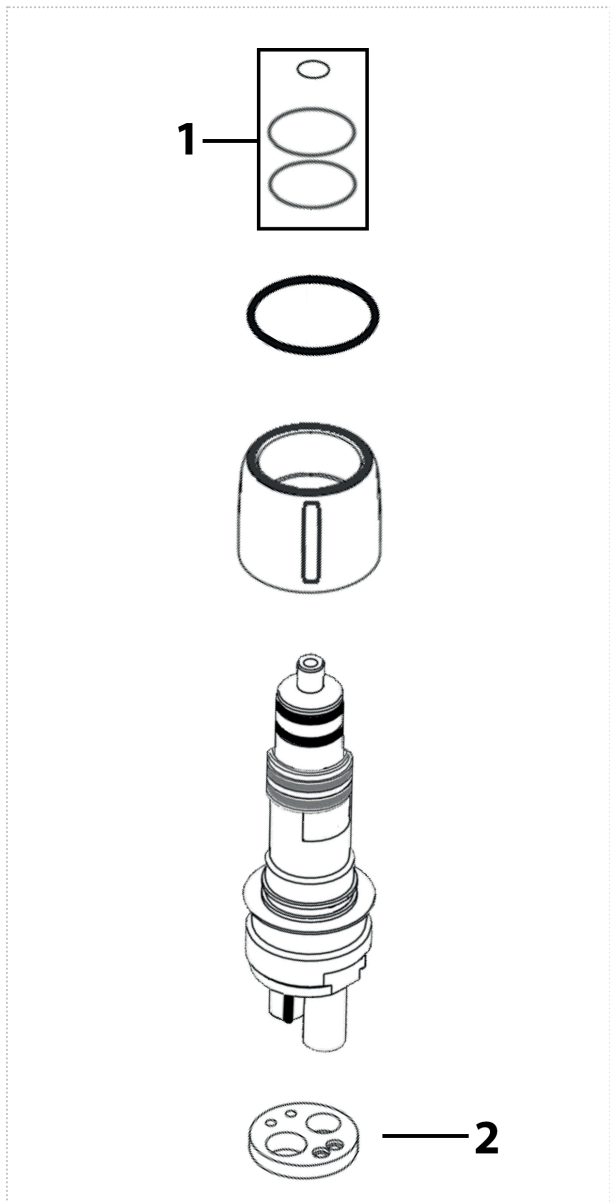

Ivory® C30LW - MK-Dent® 5016W - W&H® RQ24

	1	2
	Kit o-ring multiflex	Gasket
Order code	OIV139	GIV1016H

RELATED PRODUCTS			
Bulb	Bulb	Bulb	
Order code	BIV7000W (Halogen)	BIV8000WHT (Led)	BIV8000WHTV2 (Led - inverted polarity)