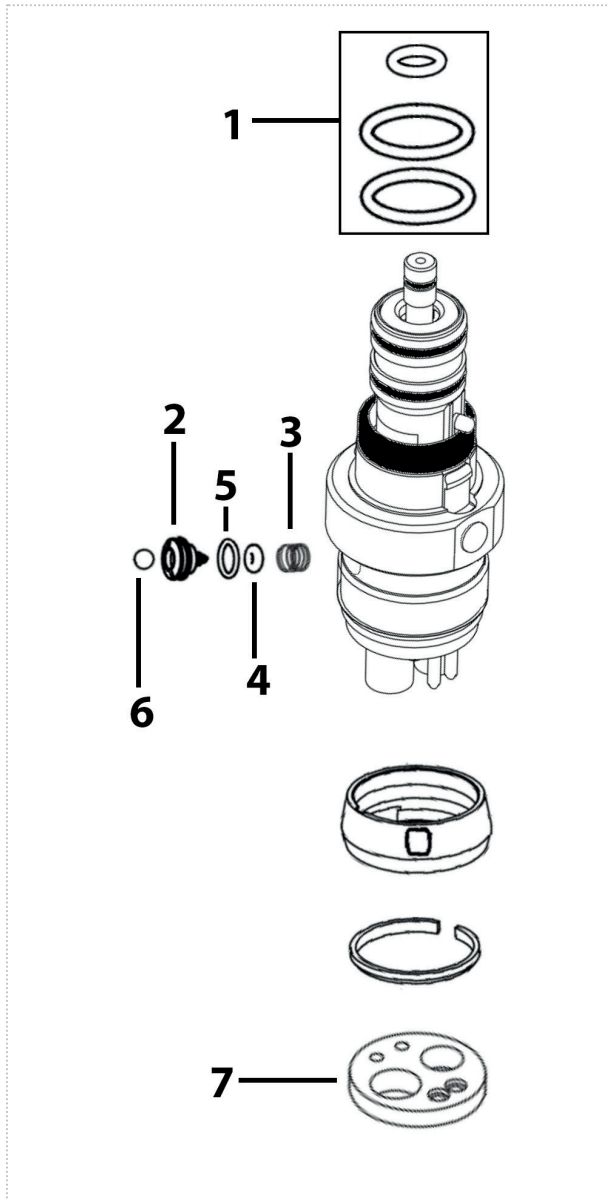

# Ivory® C30LW - MK-Dent® 5016W - W&H® RQ24

	1	2
	<b>Kit o-ring multiflex</b>	<b>Gasket</b>
<b>Order code</b>	OIV139	GIV1016H

<b>RELATED PRODUCTS</b>			
<b>Bulb</b>	<b>Bulb</b>	<b>Bulb</b>	
<b>Order code</b>	BIV7000W (Halogen)	BIV8000WHT (Led)	BIV8000WHTV2 (Led - inverted polarity)

			
	1	1	2
	<b>Bulb</b>	<b>Bulb</b>	<b>Gasket</b>
<b>Order code</b>	BIV8000NT (Led)	BIV8000NMM (Led - for model NSK PTL-CL)	GIV1016H
	BIV7000NS (Halogen)		

	<b>RELATED PRODUCTS</b>
	
	<b>Kit o-ring handpiece</b>
<b>Order code</b>	OIV141121