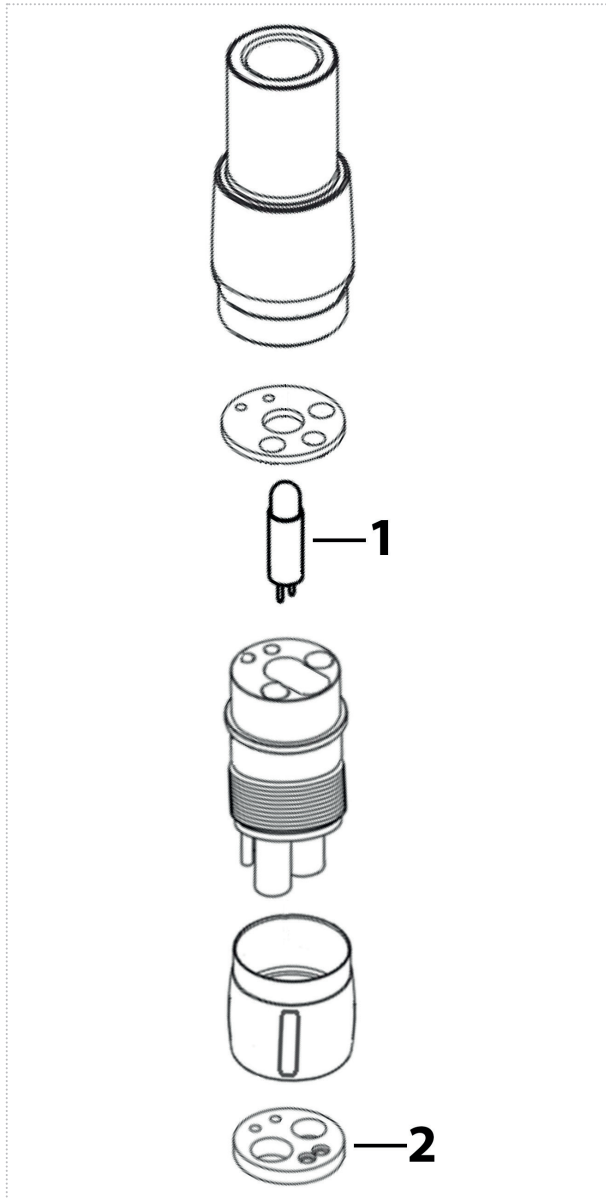

1	1	2
	Bulb	Bulb	Gasket
Order code	BIV8000NT (Led)	BIV8000NMM (Led - for model NSK PTL-CL)	GIV1016H
	BIV7000NS (Halogen)		

	RELATED PRODUCTS
	Kit o-ring handpiece
Order code	OIV141121